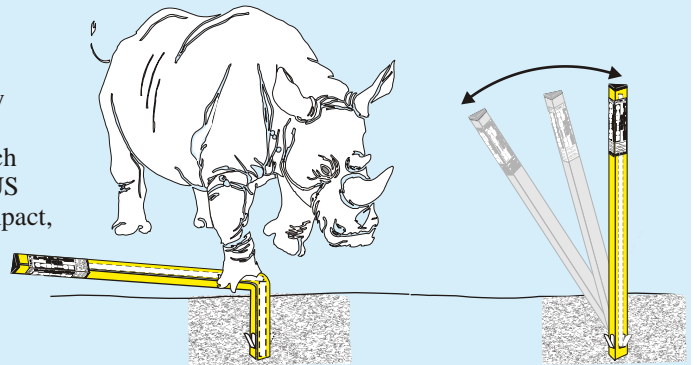

Product Fact Sheet

Rhino TriView PLUS™

100% Recyclable
*Rod not recyclable

Cattle and Wildlife Resistant

The Rhino TriView PLUS greatly reduces damage caused by cattle and wildlife. This unique post is designed with a flex-PLUS rod placed inside of our patented triangular post, which allows for maximum rebound capabilities. The TriView PLUS will help the post rebound from a direct hoof, paw, or tire impact, as well as wildlife or cattle directly leaning or scratching up against the post. Even in situations where cattle may sit on the post, bending it all the way to the ground, the TriView PLUS maximizes spring-back potential.

Not Limited to Rangeland and Wildlife

The versatile and flexible TriView PLUS not only stands up to wildlife, but direct impacts from vehicles as well. The TriView PLUS can withstand and rebound from multiple impacts from cars, ATVs, snowmobiles, off-road trucks, and motorcycles.

Easy Installation

The TriView PLUS can be installed via direct bury, or with a soil anchor.

1. Insert Flex-PLUS rod in hole/anchor

2. Insert TriView

The TriView PLUS offers the same great features as the original TriView™. Also available are the TriView PLUS Test Station and TriView PLUS with Soil Anchor.