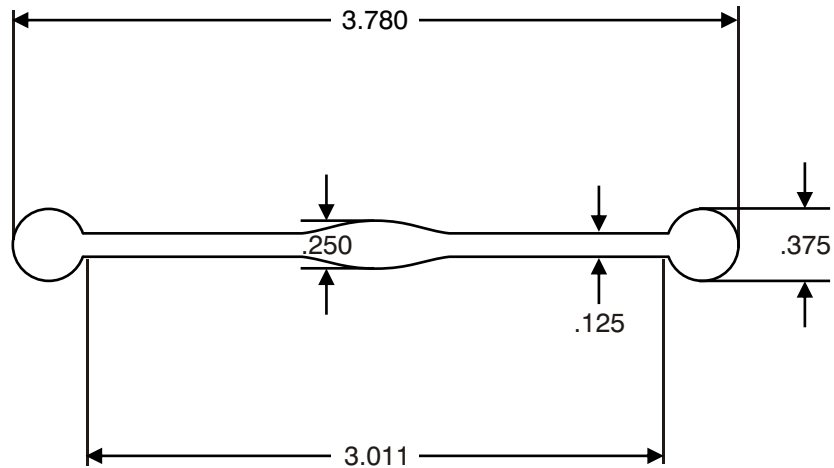

Profile Drawings

4-Rail™

NOTE: When printing this PDF document, make sure that "Page Scaling" is set to "None" under the Adobe Acrobat or Adobe Reader "Print" menu.

REPNET, Inc. 1204 W. 96th St., Bloomington, MN 55431 Phone: 800-522-4343 - Fax: 888-522-4343	
Do Not Scale Drawings	
PART: 4-Rail™	PATH:
DRAWING NO: 2	SCALE: 1 = 1
MATERIAL: Fiberglass	DRAWN BY: C. Beck
DATE: 5/22/08	APPROVED BY:
<small>This drawing is the property of REPNET, Inc. and must be accounted for. Information herein is confidential and must not be reproduced, revealed to unauthorized persons or used for any other purpose detrimental to the interests of REPNET, Inc. REPNET warrants that its material will meet or exceed their published specifications. The customer is responsible for determining that REPNET's material fulfills the requirements of customer's design for its product.</small>	

4RAIL_DRAW • 5-22-08